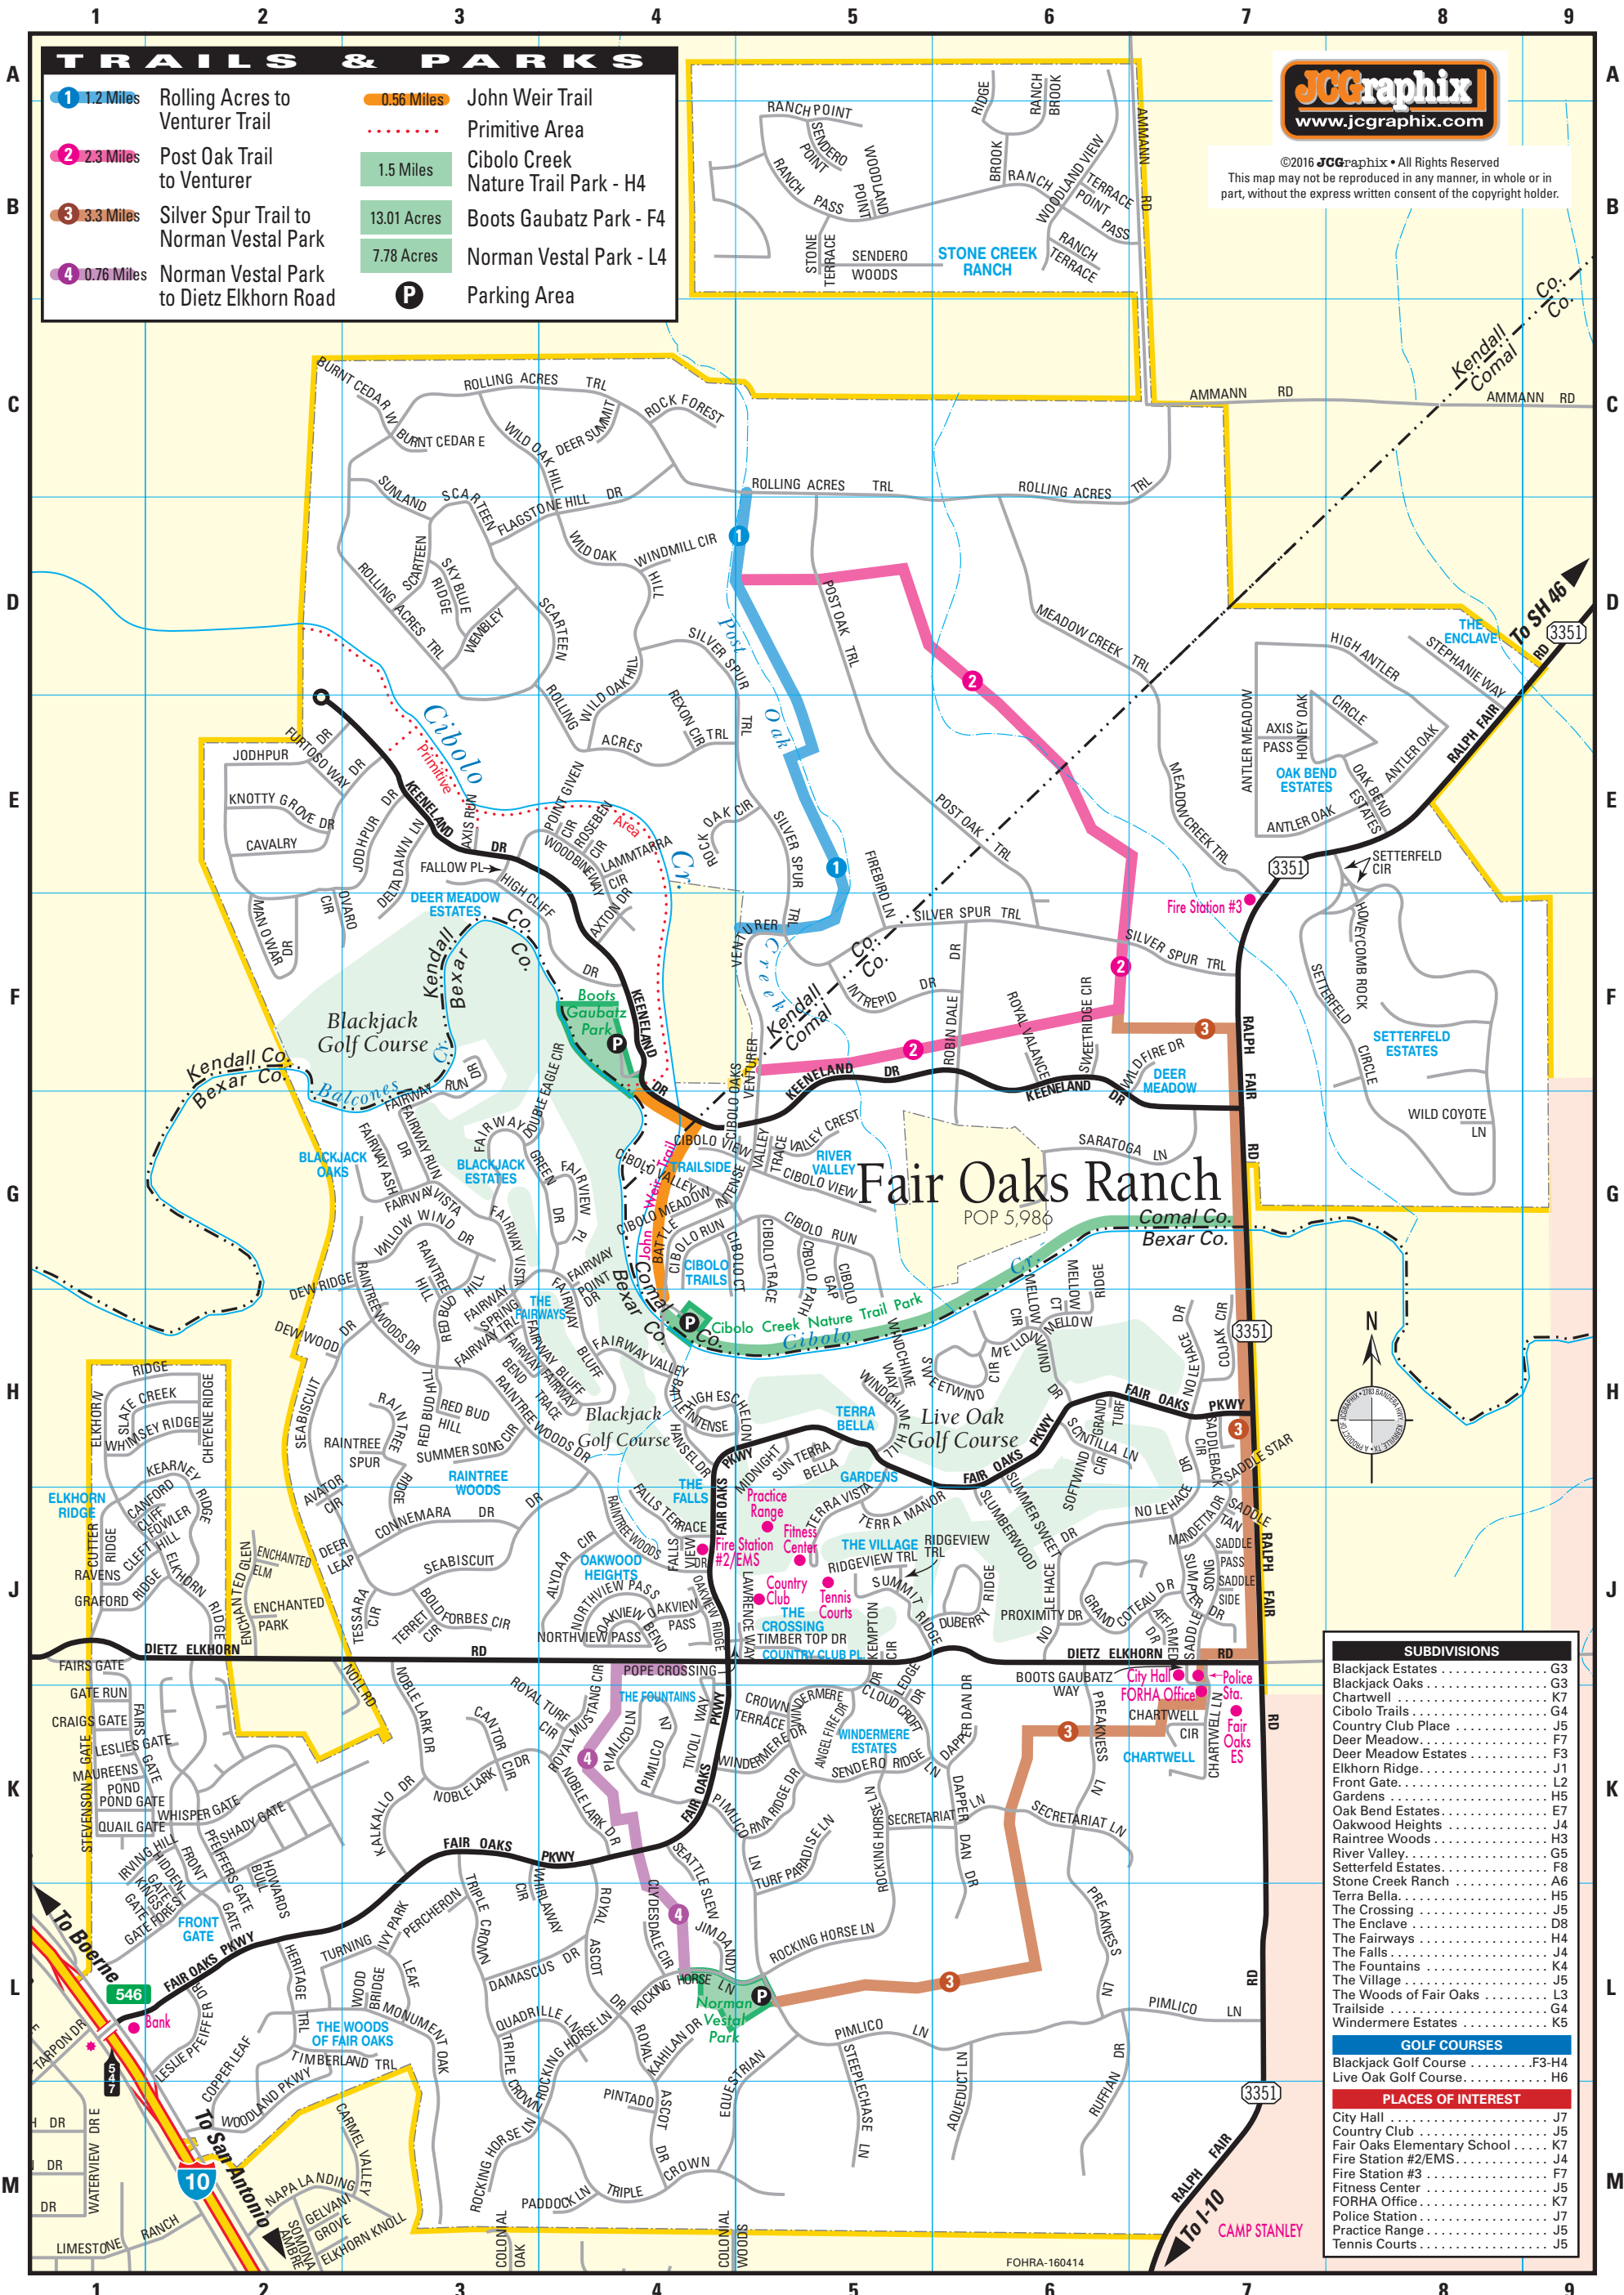

FAIR OAKS RANCH EMERGENCY NUMBERS

- 911 . . . . . Emergency
- (210) 698-0990 . . . . . FOR Police Administration
- (830) 816-3194 . . . . . Non-Emergency Boerne dispatch
- (830) 249-8645 . . . . . Non-Emergency Boerne Dispatch
- (210) 698-1593 . . . . . Non-Emergency Fire/EMS - Leon Springs VFD
- (210) 698-0900 . . . . . Fair Oaks Ranch City Hall

For additional listings see the Fair Oaks Ranch Telephone Directory or visit the website at www.forha.org.